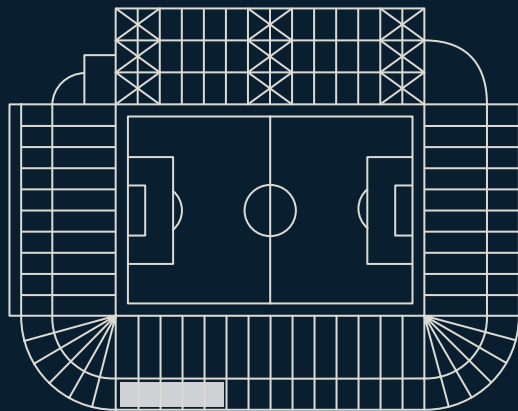

Executive Lounges

For the perfect corporate Christmas party, The National Football Stadium at Windsor Park is the ideal venue for you and your guests.

Our Danny Blanchflower Lounge is the perfect location to get your evening started with a festive drinks reception, then move to our Onecom Pat Jennings Lounge for a 3-course Christmas Dinner. Take it to the dance floor as our in-house entertainment belts out the classic party hits.

The George Best Lounge is the prime location for those seeking a more private Christmas party.

Packages from £55 per person
3-course Christmas Dinner
Musical entertainment
Private venue hire available*

*Minimum numbers required,
contact info@nfsevents.com