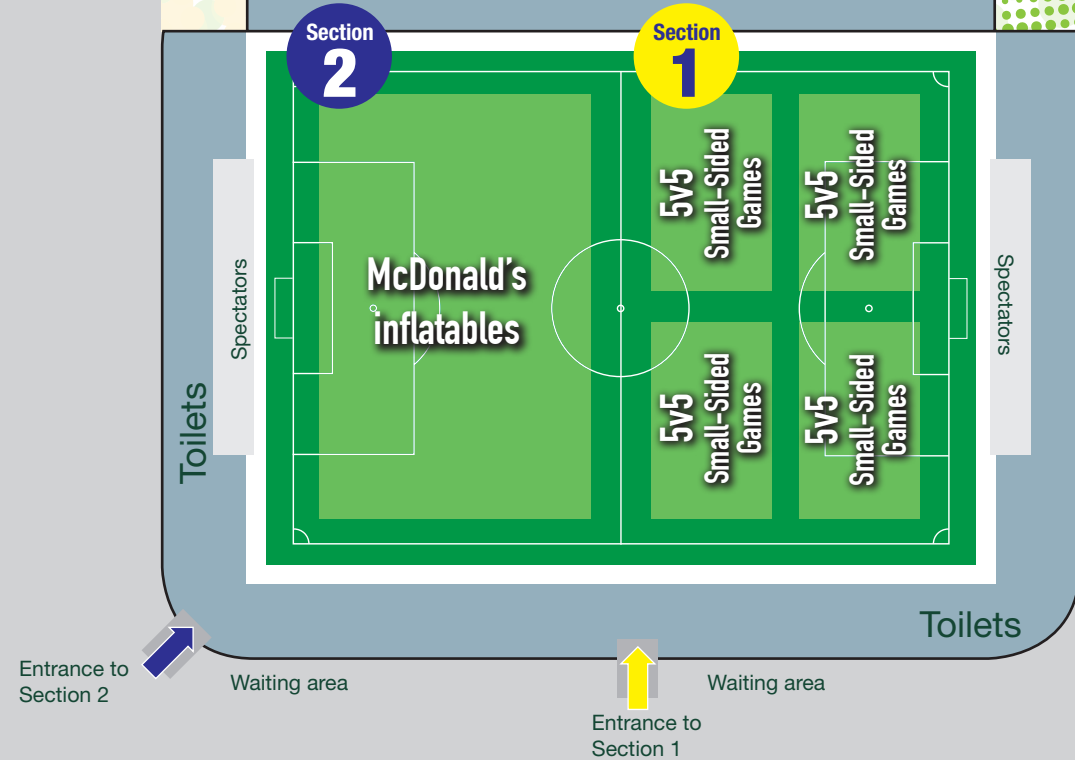

National McDonald's Fun Football Festival

Site map

National Football Stadium at Windsor Park